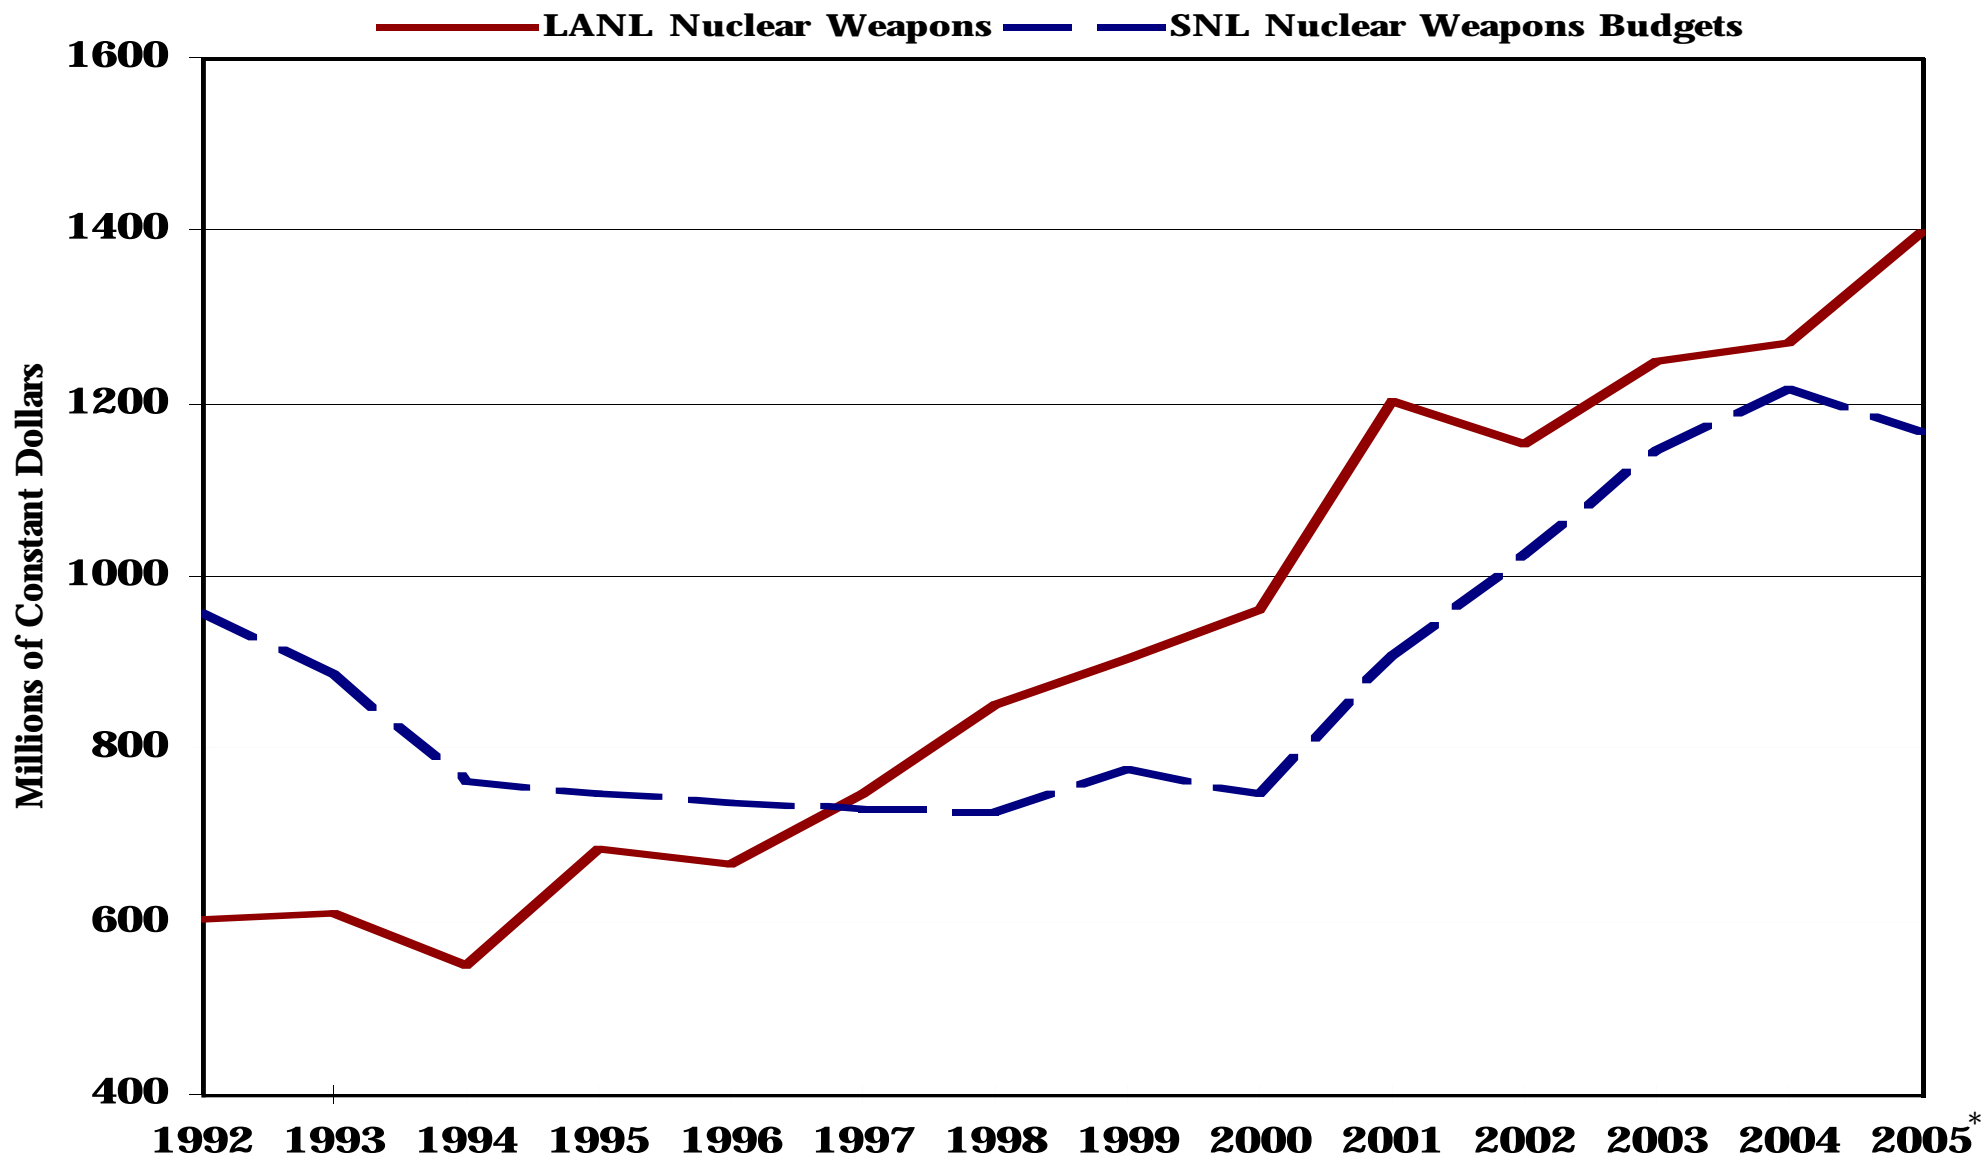

Nuclear Weapons Programs at Los Alamos & Sandia Nat'l Labs FY92 - FY05

For more info contact: colinking@nukewatch.org

*Request to Congress, not actual spending

Rev. 2/04