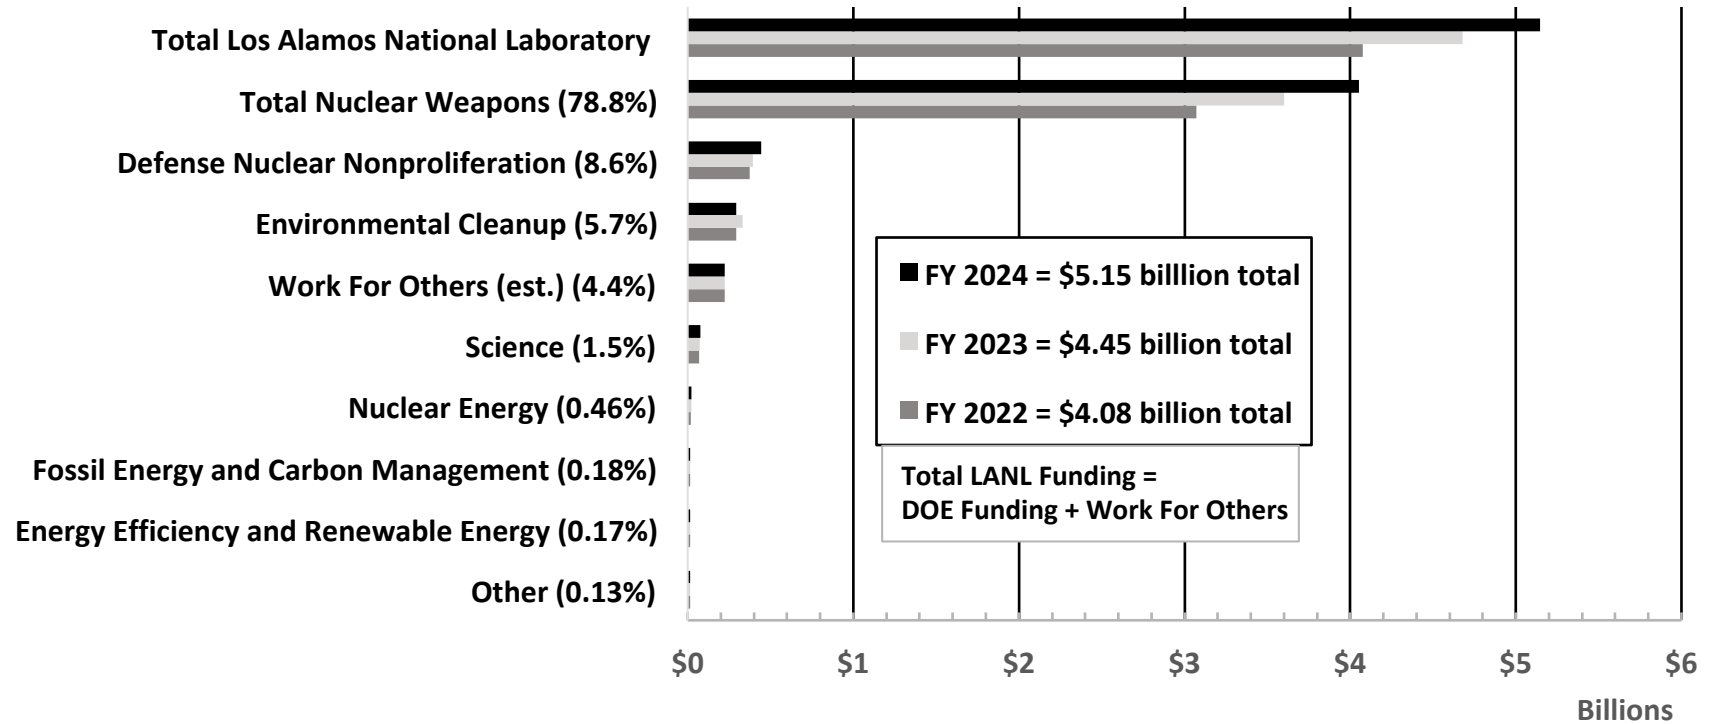

Los Alamos National Laboratory FY 2024 Congressional Budget Request

(In billions of dollars)

Notes: Given percentages are for total LANL FY 2024 budget. "Work For Others" is for other than the Department of Energy (e.g., Depts. of Defense and Homeland Security, the FBI, CIA, etc.) and based on past years is estimated at \$225 million annually. All other data are from annual DOE congressional budget requests.