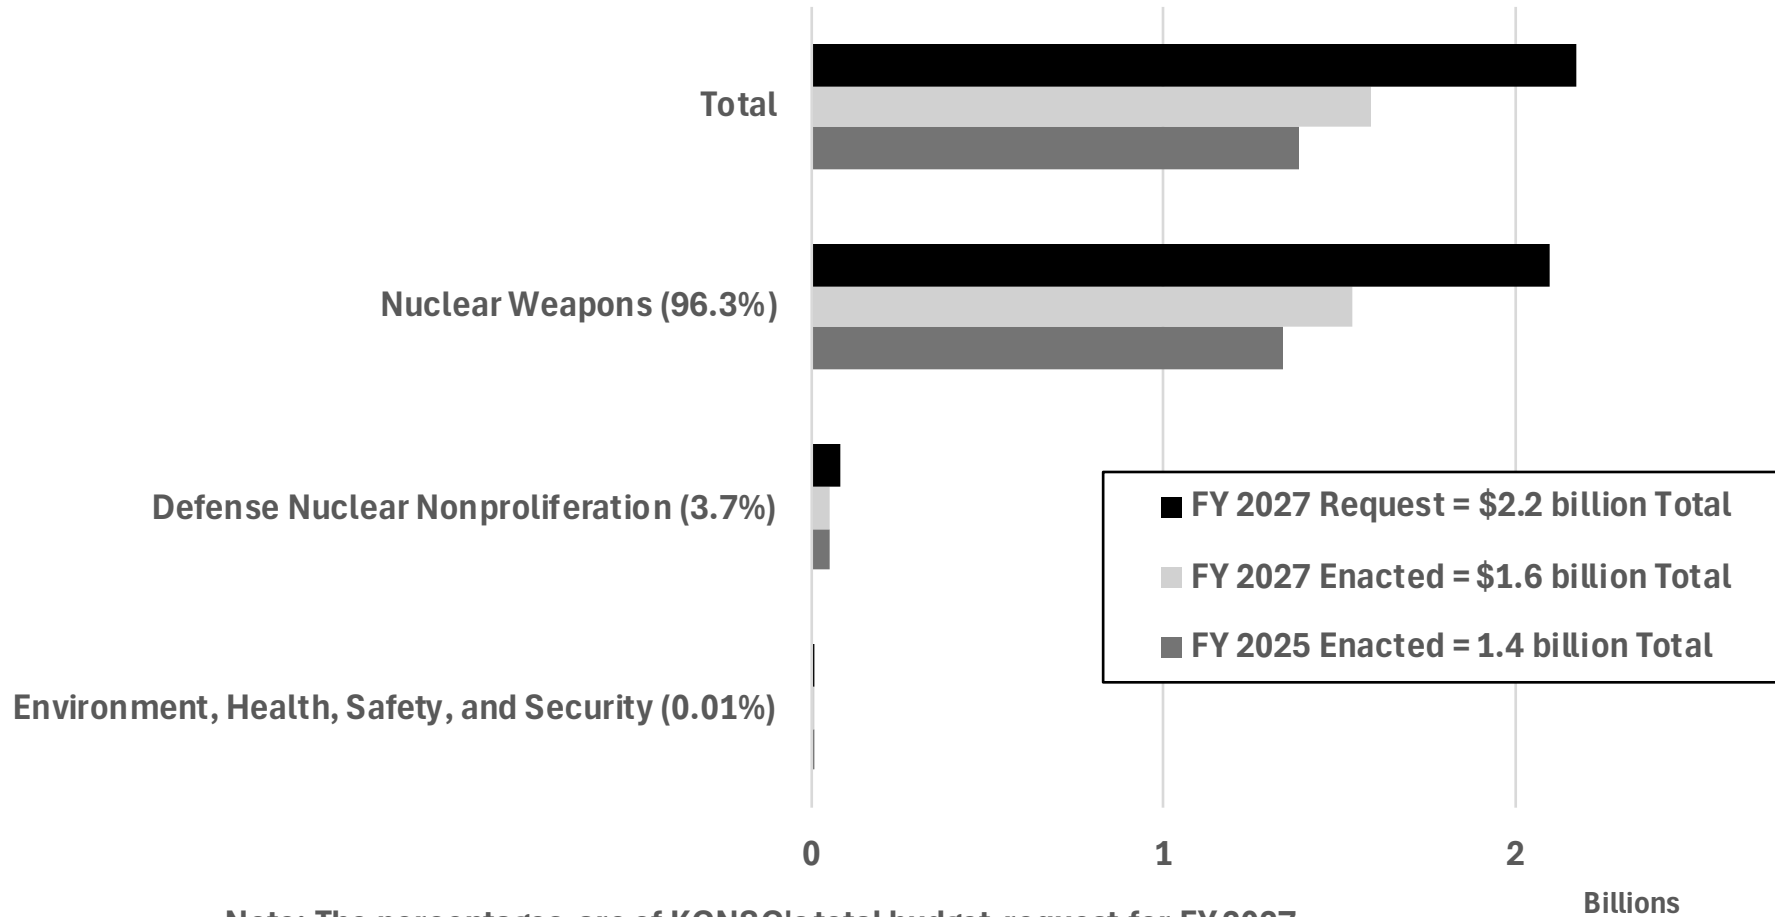

Kansas City Nuclear Security Campus (KCNSC)

FY 2027 Congressional Budget Request

(In billions of dollars)

Note: The percentages are of KCNSC's total budget request for FY 2027.

Nuclear Watch New Mexico • 903 W. Alameda St #325 • Santa Fe NM 87501